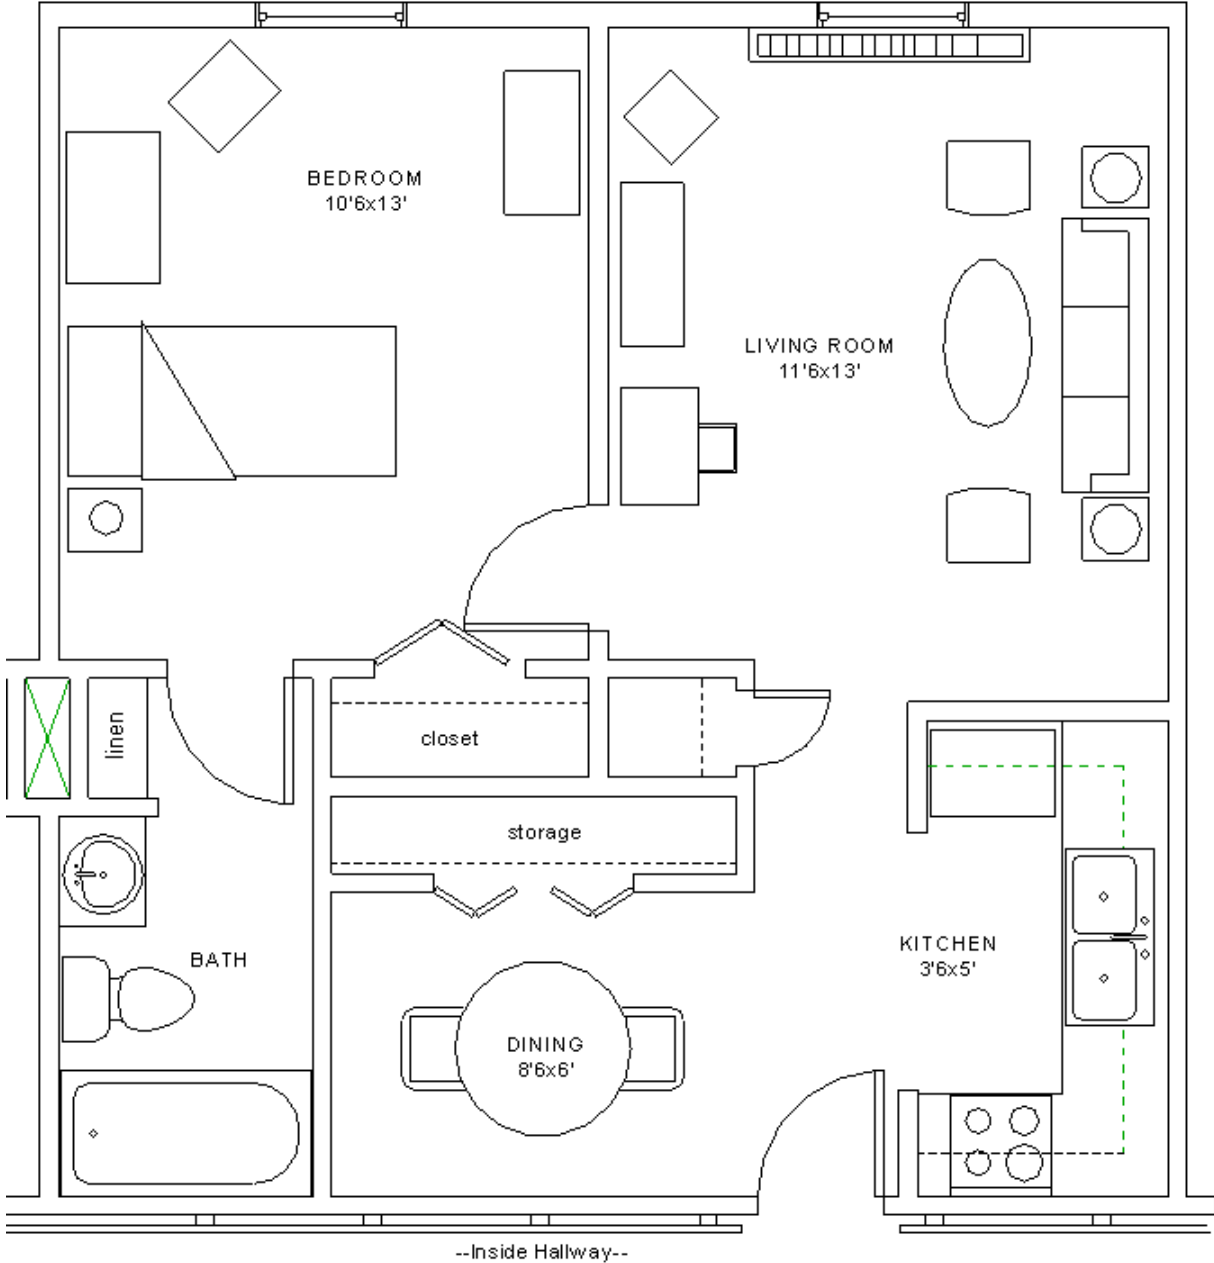

Gene Miller Manor

Typical One Bedroom Unit